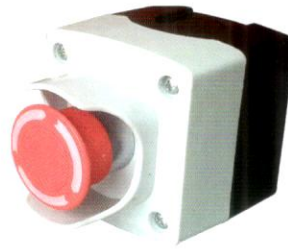

PUSH BUTTON BOX WITH SHROUD

1 Way

3 Way

1 Way

2 Way

SHROUD FOR PUSH BUTTON BOX & HANDLE

WOER HEAT SHRINK SLEEVES

FR SPIRAL SLEEVES