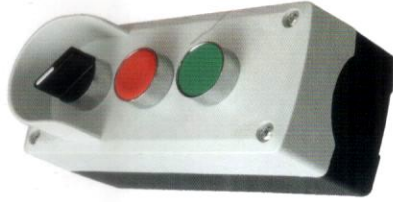

PUSH BUTTON BOX WITH SHROUD

1 Way

3 Way

1 Way

2 Way

SHROUD FOR PUSH BUTTON BOX & HANDLE

WOER HEAT SHRINK SLEEVES

FR SPIRAL SLEEVES